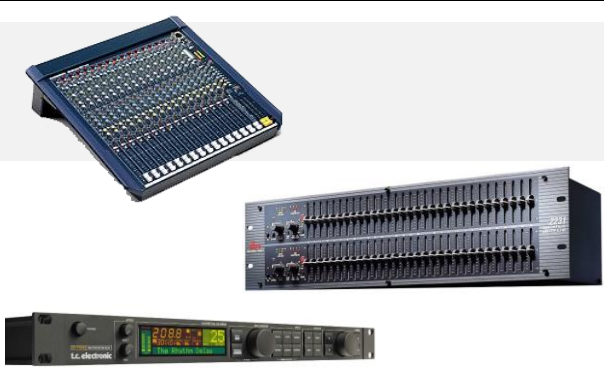

•Please Note All Prices Are Listed As C.O.D which is Equivalent to 20% Less Standard Hire Rate. Price includes GST

DJ EQUIPMENT		Day Rate	Add Day
CD Console	2 x CDJ2000Nxs CD Players 1 x DJM900nxs 4ch Mixer	\$220.00	\$110.00
CD Console	2 x CDJ2000 CD Players 1 x DJM800 4ch Mixer	\$200.00	\$100.00
Vinyl Console	2 x SL1200mk2 Turntable Players 1 x DJM600 4ch Mixer	\$150.00	\$75.00
	Add a DJ Stand	\$10.00	\$5.00

BAND PACKS		Day Rate	Add Day
Acoustic	2 x Powered Speakers 400w 1 x Mixing Desk 6ch 1 x Stereo Graphic Equalizer 2 x Instrument Inputs 2 x Vocal Microphones 4 x Stands & Leads	\$150.00	\$75.00
Live Band	2 x Powered Speakers 400w 2 x Powered Subs 700w 1 x Mixing Desk 12ch 2 x Audio FX Delay/Reverb 2 x Stereo Graphic Equalizer 4 x Instrument Inputs 4 x Vocal Microphones 8 x Stands & Leads	\$350.00	\$175.00